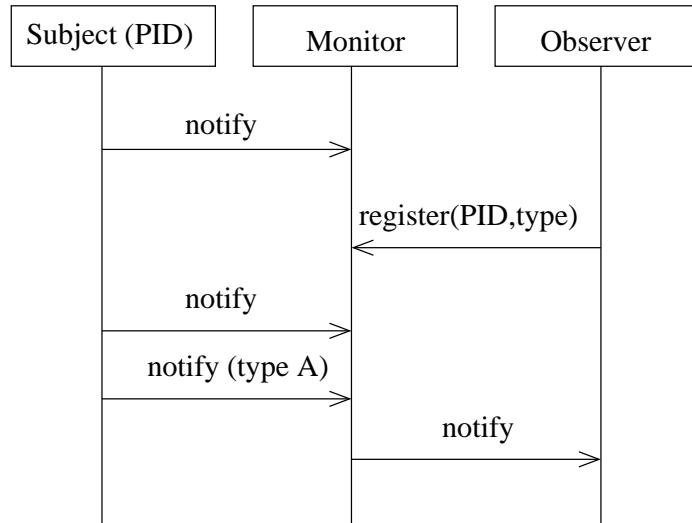

General monitoring schema

Observer + Mediator (GoF's Patterns)

Basic subscription

Selective subscription (eventType, taskType, task)

On demand observer creation