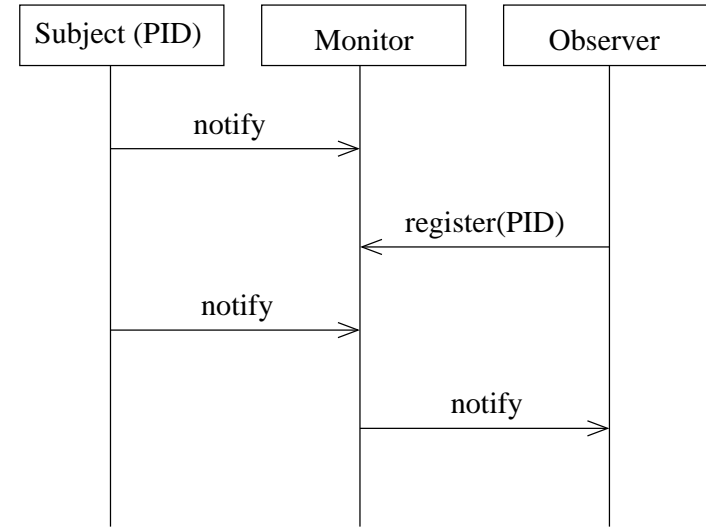

General monitoring schema

Observer + Mediator (GoF's Patterns)

Basic subscription

Selective subscription (eventType, taskType, task)

On demand observer creation